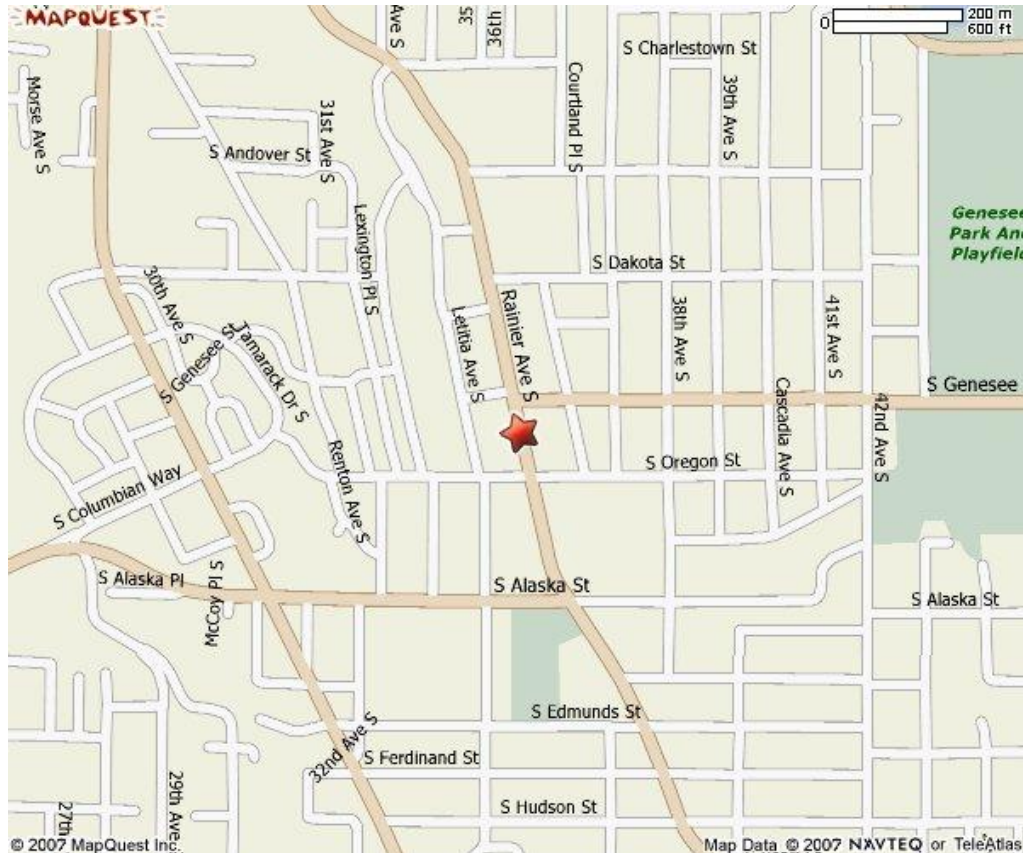

Genesee Learning Space

4436 Rainier Ave S., Seattle, WA 98118
(206) 725-9095

From I-5:

Take the Columbian Way/West Seattle exit. Follow Columbian Way off the exit and stay in the right hand lane. At the first light proceed straight through the intersection and stay on the main arterial, which turns into Alaska Way until you reach Rainier Ave. At Rainier Avenue, turn left and move into the right lane. Turn right into parking lot after Oregon Street.

From I-90:

Take the I-5 south exit. Follow the directions above.

From 520:

Follow the I-5 south directions or take 405 to I-90 and follow the I-90 west directions.

From Downtown Seattle:

- From any of the numbered streets, head east on Yesler.
- Turn right on Boren and stay to your left
- Boren merges into Rainier Ave. S
- Continue on Rainier past Lowes, QFC and Safeway
- Turn left on Genesee
- Turn right at next street (end of Walgreen's parking lot)
- Turn right into TAF parking lot
- If you get to Oregon street you've gone too far